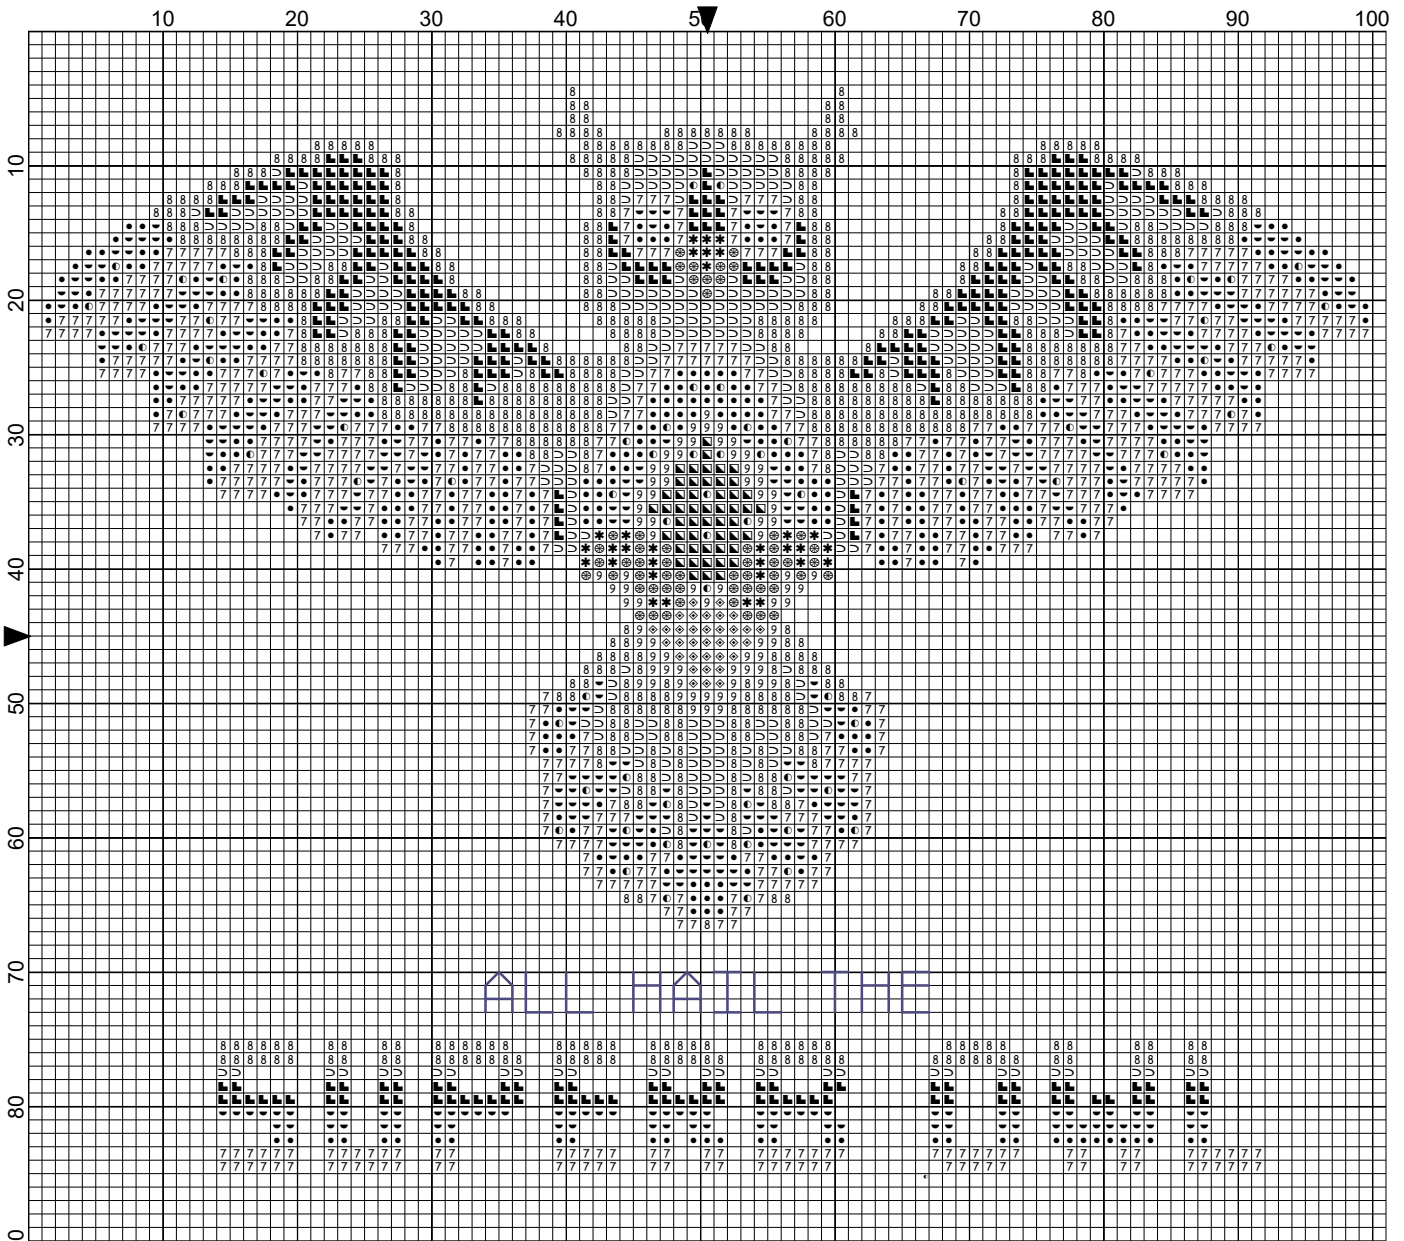

The Superb Owl by Ingleside Imaginarium

2019

Legend:

- | | | | | | |
|-----------|----------|----------|----------|----------|----------|
| DMC-White | DMC-3838 | DMC-743 | DMC-3845 | DMC-3839 | DMC-957 |
| DMC-3844 | DMC-3806 | DMC-3823 | DMC-3846 | DMC-3840 | DMC-3805 |

Backstitches:

- DMC-792

The Superb Owl

Author: Ingleside Imaginarium
Copyright: 2019
Grid Size: 101W x 90H
Design Area: 7.07" x 5.86" (99 x 82 stitches)

Legend:

| | | |
|---|--|---|
|  [2] DMC White white |  [2] DMC 743 yellow - md |  [2] DMC 3839 lavender blue - md |
|  [2] DMC 3844 bright turquoise - dk |  [2] DMC 3823 yellow - ul pl |  [2] DMC 3840 lavender blue - lt |
|  [2] DMC 3838 lavender blue - dk |  [2] DMC 3845 bright turquoise - md |  [2] DMC 957 geranium - pl |
|  [2] DMC 3806 cyclamen pink - lt |  [2] DMC 3846 bright turquoise - lt |  [2] DMC 3805 cyclamen pink |

Backstitch Lines:

 DMC-792 cornflower blue - dk